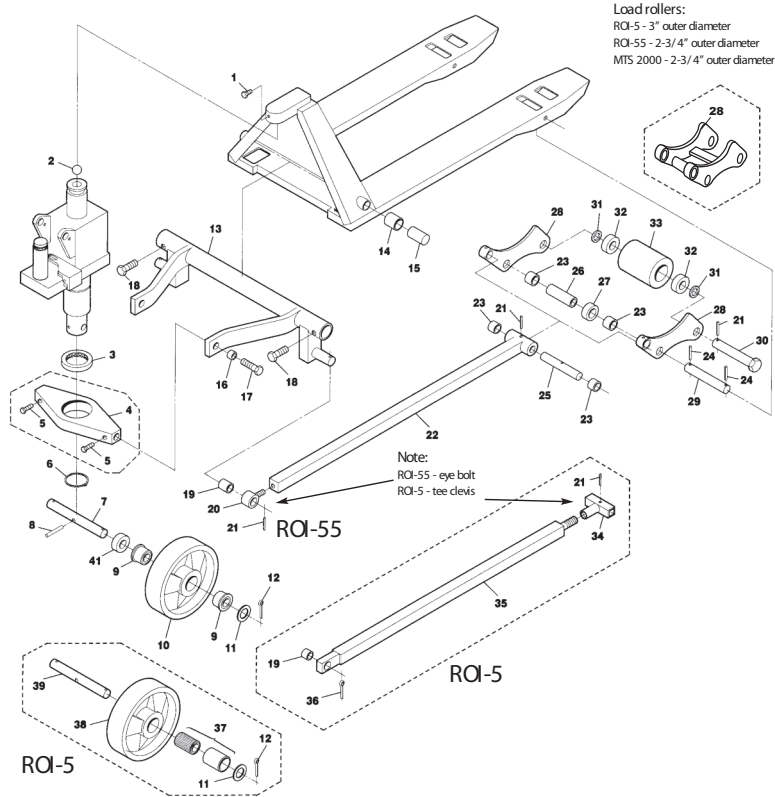

PALLET JACK PARTS

Blue Giant ROI-5, ROI-55 and MTS 2000 Frame

Blue Giant ROI-5, ROI-55 and MTS 2000 Frame

Item#	Part#	Description	Item#	Part#	Description
1	010-054	Screw	29	300-019	Pivot Axle
2	018-523	Ball	30	106-170	Load Roller Axle
3	018-516	Traverse Bearing	31	106-046	Split Ring
5	014-016	Set Screw	32	018-500	Bearing (OEM Wheel Only)
6	013-039	Snap Ring	33	300-000-A-D	Load Roller Assembly, Red Ultra Poly On Aluminum Hub W/ Bearings, 3" Dia. (ROI-5)
7	107-200	Steer Wheel Axle		300-000-A	Load Roller Assembly, Black Ultra Poly On Steel Hub W/ Bearings, 3" Dia. (ROI-5)
8	013-090	Roll Pin		300-000-N-A	Load Roller Assembly, Nylon W/ Bearings, 3" Dia (ROI-5)
9	018-587	Bearing (Flanged), 1" ID		300-034-A	Load Roller Assembly, Black Ultra Poly On Steel Hub W/ Bearings, 2-3/4" Dia. (ROI-55)
10	300-027-A-HD	Steer Wheel Assembly, Red Ultra Poly On Aluminum Hub W/ Bearings (ROI-55)			Load Roller Assembly, Red Ultra Poly On Aluminum Hub W/ Bearings, 2-3/4" Dia. (MTS 2000)
	300-027-A-ST	Steer Wheel Assembly, Black Poly On Nylon Hub W/ Bearings (ROI-55)		300-030-A-D	Load Roller Assembly, Black Ultra Poly On Steel Hub W/ Bearings, 2-3/4" Dia. (MTS 2000)
	300-027-N-A	Steer Wheel Assembly, Nylon W/ Bearings (ROI-55)		300-030-A	Load Roller Assembly, Black Ultra Poly On Steel Hub W/ Bearings, 2-3/4" Dia. (MTS 2000)
	300-040-A-HD	Steer Wheel Assembly, Red Ultra Poly On Aluminum Hub W/ Bearings (MTS 2000)	34		Tea Clevis (Fine Thread)
	300-040-A-ST	Steer Wheel Assembly, Black Poly On Nylon Hub W/ Bearings (MTS 2000)	35	789-195	Push Rod, 48" Forks, Replace W/ Items 20 and 22
	300-040-N-A	Steer Wheel Assembly, Nylon W/Bearings	36	013-025	Cotter Pin
11	111-141	Washer	37	111-077	Roller Bearing and Sleeve
12	013-025	Cotter Pin	38	111-078-N-A	Steer Wheel Assembly, Nylon
13	782-319	Lifting Link, 27" Wide Jack (ROI-55)	39	107-200	Steer Wheel Axle
	790-493	Lifting Link, 27" Wide Jack (ROI-5)	41	012-289	Spacer (MTS 2000)
	782-320	Lifting Link, 20-1/2" Wide Jack (MTS 2000)			
	782-319	Lifting Link, 27" Wide Jack (MTS 2000)			
14	018-071	Bushing			
15	110-046	Lifting Link Pin			
16	018-007	Bushing - ROI-55			
	018-001	Bushing - ROI-5			
17	010-064	Bolt			
18	014-016	Set Screw			
	010-095	Screw			
19	018-001	Bushing			
20	782-321	Eye Bolt			
21	013-010	Roll Pin			
22	782-548	Push Rod, 48" Forks			
23	018-001	Bushing			
24	013-066	Roll Pin			
25	106-172	Push Rod Axle			
26	108-330	Sleeve			
27	104-054	Exit Roller			
28	788-855	Load Roller Bracket (Pair) Includes Item 23 (ROI-55)			
	805-604	Load Roller Bracket (Pair) Includes Item 23 (ROI-5)			
	300-773	Load Roller Bracket, 1 Piece, Incl. Item 23			
Item#	Part#	Description			