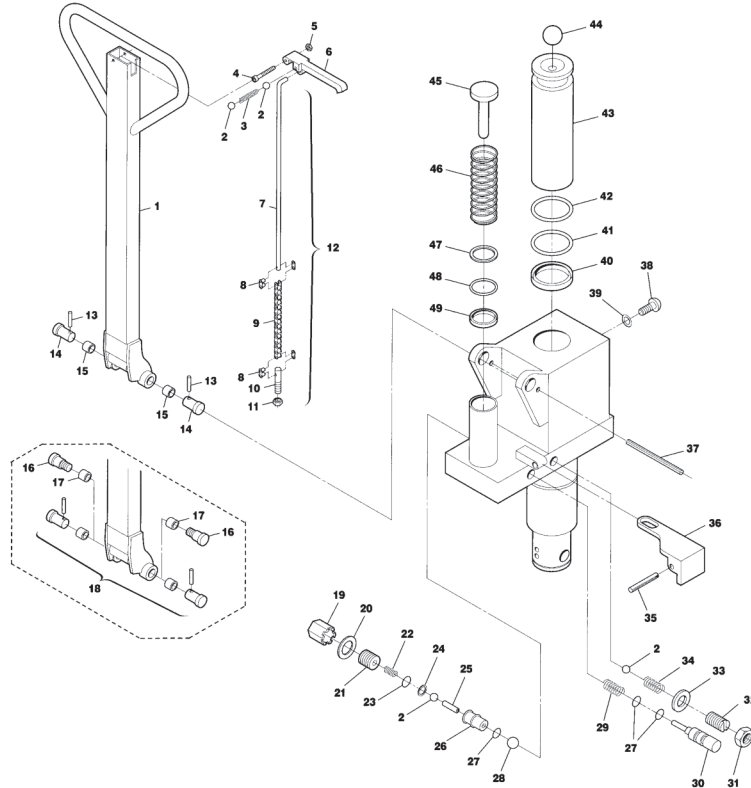

PALLET JACK PARTS

Blue Giant ROI-5, ROI-55 & MTS 2000 Hydraulic Unit

Blue Giant ROI-5, ROI-55 & MTS 2000 Hydraulic Unit

Item#	Part#	Description	Item#	Part#	Description
1	790-491	Handle Assembly (Includes Items 2 - 11 & 15)	41 A	111-010	O-Ring
2 A	105-733	Ball	42 A	036-125	O-Ring
3	111-038	Spring	43	111-022	Ram
4	011-094	Screw	44	018-523	Ball
5	011-565	Nut	45	790-483	Piston
6	111-039	Control Lever	46	111-023	Spring
7	111-041	Control Rod	47 A	036-095	Scraper
8	111-067	Master Link	48 A	036-096	O-Ring
9	111-042	Chain	49 A	036-097	U-Cup
10	111-107	Chain Connector	KITS A	810-456	Complete Seal Kit
11	011-545	Adjusting Nut		HU BG ROI 5/55	Rebuilt Hydraulic Unit - Exchange
12	790-488	Control Rod and Chain Assembly			
13	013-007	Roll Pin			
14	111-147	Handle Pin			
15	018-007	Bushing			
16	See Item 18	(See Note on Drawing)			
17	See Item 18	(See Note on Drawing)			
18	117-888	Handle Pin Conversion Assembly			
19	111-138	Cap Nut			
20 A	012-277	Washer			
21	111-137	Screw Plug			
22 A	111-086	Spring			
23 A	036-100	O-Ring			
24 A	017-036	Washer			
25 A	111-018	Roll Pin			
26 A	111-017	Valve			
27 A	036-035	O-Ring			
28 A	105-734	Ball			
29 A	111-085	Spring			
30 A	790-481	Valve			
31	011-519	Nut			
32	014-051	Screw Plug			
33 A	111-004	Washer			
34 A	111-140	Spring			
35	013-010	Roll Pin			
36	111-002	Foot Pedal			
37	013-090	Roll Pin			
38	010-054	Screw			
39 A	107-781	O-Ring			
40 A	036-099	U-Cup