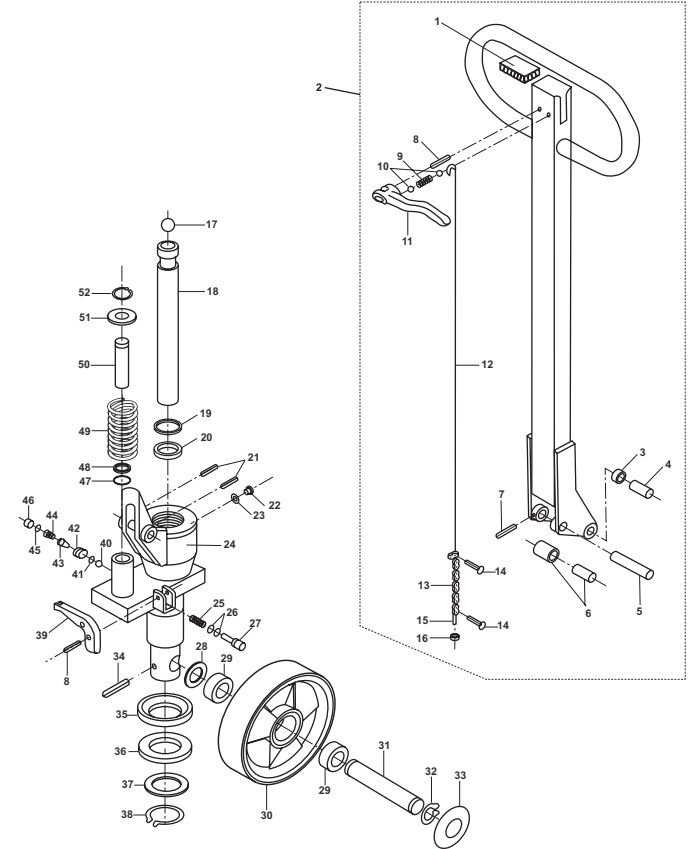

PALLET JACK PARTS

Lift-Rite (Big Joe) LRP 5000 Frame

Lift-Rite (Big Joe) LRP 5000 Hydraulic Unit

Lift-Rite (Big Joe) LRP 5000 Frame

Item#	Part#	Description	Item#	Part#	Description
1	PL90503A	Bushing			
2	PL90802B	Lifting Link, 20.5" Wide Jack			
	PL90802A	Lifting Link, 27" Wide Jack			
3	PL90525A	Bushing	15	PL90569F	Roll Pin
4	PL10207	Shoulder Pin	16	PL90519	Bushing
5	PL90806	Bushing	17	PL90525B	Axle
6	PL20231	Traverse	18	PL90512	Load Roller Bracket W/ Bushings
7	PL10205	Split Pin	19	PL20210P-B-D	Load Roller Assembly, Red Ultra Poly On Aluminum Hub W/ Bearings
8	PL90569E	Roll Pin		PL20210P-B	Load Roller Assembly, Black Ultra Poly On Steel Hub W/ Bearings
9	PL90569D	Roll Pin		PL20210N-B	Load Roller Assembly, Nylon W/ Bearings
10	PL90504A	Axle For Torsion Tube, 27" Wide Jack		PL20210S-B	Load Roller Assembly, Steel W/ Bearings
	PL90504B	Axle For Torsion Tube, 20.5" Wide Jack		GWK-LRP-LW	Load Wheel Kit, Incl. (2) Poly Load Roller Assembly W/ Bearings, Axles and Fasteners
11	PL10236PRES	Lube Fitting	20	PL90520	Steel Exit Roller
12	PL90526A	Bushing	21	PL90515	Axle
13	PL90527A	Washer	22	PL10281	Entry Roller
14	PL90524x36	Push Rod, 36" Fork Length	23	PL10285	Axle Assembly W/ Sleeve and Nut