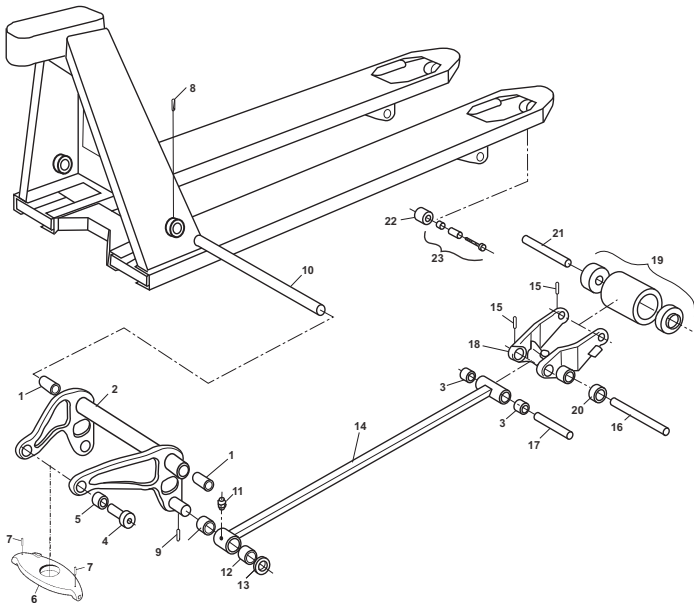

PALLET JACK PARTS

Lift-Rite (Big Joe) LRP 5000 Frame

Lift-Rite (Big Joe) LRP 5000 Hydraulic Unit

Lift-Rite (Big Joe) LRP 5000 Frame

Item#	Part#	Description	Item#	Part#	Description
1	PL90503A	Bushing			
2	PL90802B	Lifting Link, 20.5" Wide Jack			
	PL90802A	Lifting Link, 27" Wide Jack			
3	PL90525A	Bushing	15	PL90569F	Roll Pin
4	PL10207	Shoulder Pin	16	PL90519	Bushing
5	PL90806	Bushing	17	PL90525B	Axle
6	PL20231	Traverse	18	PL90512	Load Roller Bracket W/ Bushings
7	PL10205	Split Pin	19	PL20210P-B-D	Load Roller Assembly, Red Ultra Poly On Aluminum Hub W/ Bearings
8	PL90569E	Roll Pin		PL20210P-B	Load Roller Assembly, Black Ultra Poly On Steel Hub W/ Bearings
9	PL90569D	Roll Pin		PL20210N-B	Load Roller Assembly, Nylon W/ Bearings
10	PL90504A	Axle For Torsion Tube, 27" Wide Jack		PL20210S-B	Load Roller Assembly, Steel W/ Bearings
	PL90504B	Axle For Torsion Tube, 20.5" Wide Jack		GWK-LRP-LW	Load Wheel Kit, Incl. (2) Poly Load Roller Assembly W/ Bearings, Axles and Fasteners
11	PL10236PRES	Lube Fitting	20	PL90520	Steel Exit Roller
12	PL90526A	Bushing	21	PL90515	Axle
13	PL90527A	Washer	22	PL10281	Entry Roller
14	PL90524x36	Push Rod, 36" Fork Length	23	PL10285	Axle Assembly W/ Sleeve and Nut