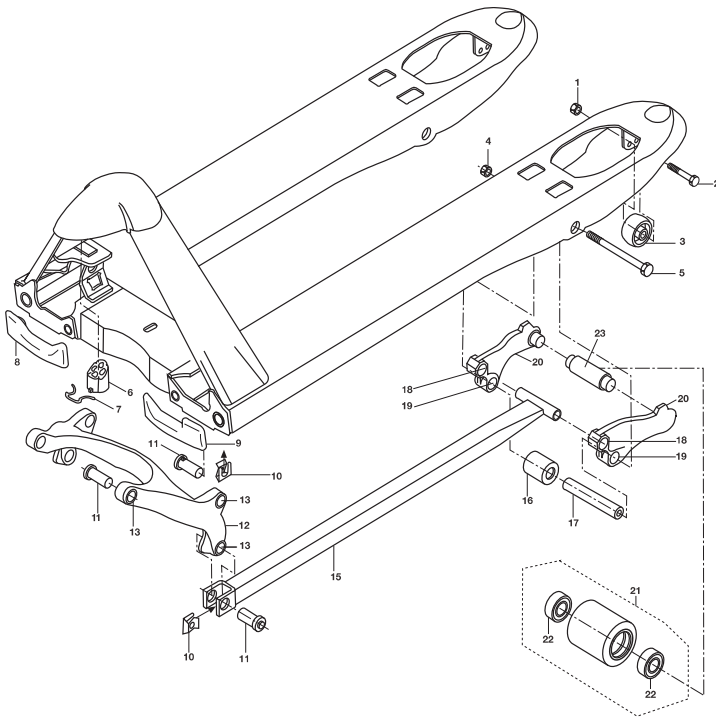

PALLET JACK PARTS

Multiton TM 55 Frame