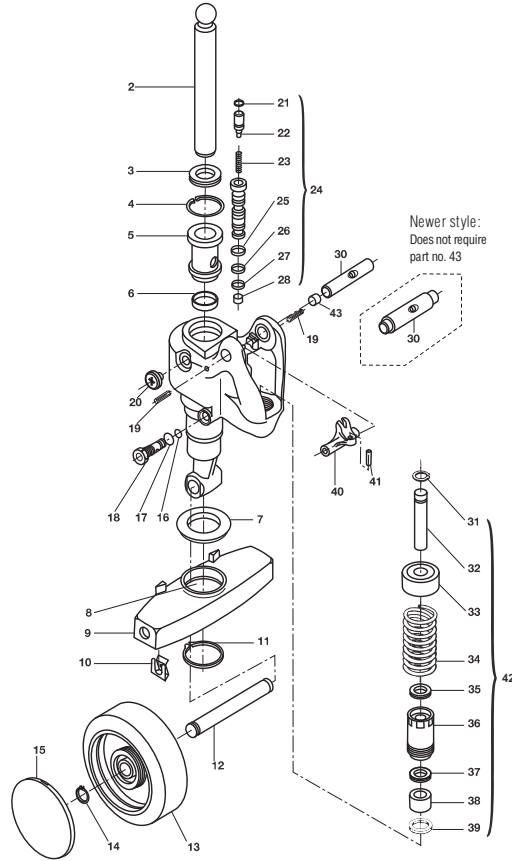

PALLET JACK PARTS

Multiton TM 55 Hydraulic Unit

Multiton TM 55 Hydraulic Unit

Item#	Part#	Description	Item#	Part#	Description
2	MU 090179000	Ram	37 A	MU 200059460	U-Cup
3 A	MU 200178500	Wiper Seal	38	MU 039778000	Bushing
4	MU 200178300	Snap Ring	39 A	MU 039777000	Washer
5	MU 090181000	Bell	40	MU 090167000	Raise/Lower Activator Assembly
6 A	MU 200178510	U-Cup	41	MU 080299000	Set Screw
7	MU 200178370	Thrust Bearing	42	MU 090163021	Piston Assembly
8	MU 200179330	Bushing	43	MU 200178280	Bushing
9	MU 090184000	Traverse Assembly	KITS A	MU 200178730	Seal Kit
10	MU 090129000	Clip	HU	MU 090163003X	Rebuilt Hydraulic Unit - Exchange
11	MU 200178320	Snap Ring			
12	MU 063020008	Steer Wheel Axle			
13	MU 090186000	Steer Wheel Assembly, Poly On Nylon Hub W/ Bearings			
	MU 090187000	Steer Wheel Assembly, Nylon W/ Bearings			
	MU 090219000	Steer Wheel Assembly, Steel W/ Bearings			
	GWK-TM55-CK	Complete Wheel Kit, Incl. (2) Load Roller Assy (2) Steer Wheel Assy, W/ Bearings, Axles and Fasteners			
14	MU 820495000	Snap Ring			
15	MU 090189002	Steer Wheel Hub Cap (OEM Wheel Only)			
	MU 090189002-1	Steer Wheel Hub Cap (GPS Wheel Only)			
16 A	MU 200178560	O-Ring			
17 A	MU 200178550	O-Ring			
18	MU 090175001	Flow Valve Assembly			
19	MU 200013620	Split Pin			
20	MU 090183000	Fluid Plug			
21 A	MU 080008000	O-Ring			
22	MU 090170000	Plunger			
23	MU 090172000	Spring			
24	MU 090169000	Piston Valve Assembly			
25 A	MU 200178520	O-Ring			
26 A	MU 200178530	O-Ring			
27 A	MU 200178540	O-Ring			
28	MU 040725000	Spring			
30	MU 090127000	Handle Axle (18mm, Older Style)			
	MU 090455000	Handle Axle (20mm, Newer Style)			
31	MU 820493000	Snap Ring			
32	MU 090166000	Piston			
33	MU 090196000	Piston Spring Cap			
34	MU 038972000	Piston Spring			
35 A	MU 200059450	Scraper			
36	MU 090106000	Pump Cylinder