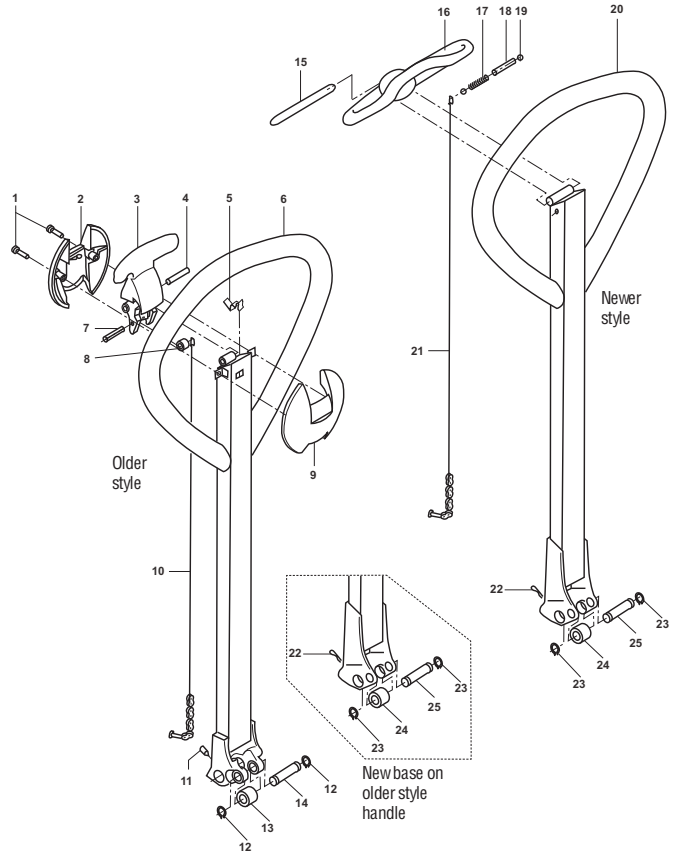

## Multiton TM 55 Frame

Item#	Part#	Description	Item#	Part#	Description
1	MU 200067160	Lock Nut	15	MU 090147008	Push Rod, 36" Forks
2	MU 080590000	Hex Head Screw		MU 090147011	Push Rod, 46" Forks
3	MU 090000000	Entry Roller		MU 090147012	Push Rod, 48" Forks
4	MU 080211000	Hex Head Nut	16	MU 090156000	Exit Roller
5	MU 200178430	Exit Roller Bolt	17	MU 090155000	Exit Roller Axle
6	MU 090125002	Head Insert for Ram	18	MU 200178270	Bushing, Load Roller Bracket
7	MU 090126000	Head Insert Clip	19	MU 200178260	Bushing, Load Roller Bracket
8	MU 090227012	Bumper Plate Left, Red	20	MU 090151021	Load Roller Bracket Assy
	MU 090227002	Bumper Plate Left, Grey	21	MU 090153008	Load Roller Assembly, Black Ultra Poly On Steel Hub W/ Bearings
9	MU 090227011	Bumper Plate Right, Red		MU 090153007	Load Roller Assembly, Nylon W/ Bearings
	MU 090227001	Bumper Plate Right, Grey		MU 090153009	Load Roller Assembly, Steel W/ Bearings
10	MU 090129000	Clip		GWK-TM55-LW	Load Wheel Kit, Incl. (2) Load Roller Assemblies W/ Bearings, Axles
11	MU 090128000	Frame Pin Traverse	22	MU 200178810	Bearing
12	MU 090160002	Lifting Link, 27"	23	MU 090154001	Load Roller Axle
13	MU 200004400	Bushing			