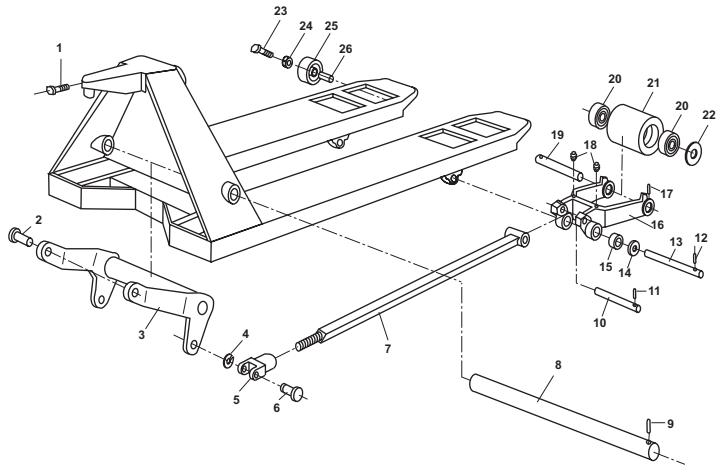

PALLET JACK PARTS

Valu-Jack 6600 Frame

Valu-Jack 6600 Backrest & Brake

Valu-Jack 6600 Frame

Item#	Part#	Description	Item#	Part#	Description
1	66201	Set Screw	17	66204	Roll Pin
2	66207	Pin	18	66202	Grease Fitting (Threaded)
3	66203	Lifting Link	19	66217	Load Wheel Axle
4	66205	Snap Ring	20	66220	Bearing
5	66206	Connecting Link	21	66225-D	Load Roller Assembly, Red Ultra Poly On Aluminum Hub W/ Bearings
6	66210	Pin		66225	Load Roller Assembly, Black Ultra Poly On Steel Hub W/ Bearings
7	66208	Push Rod		66225-N	Load Roller Assembly, Nylon W/ Bearings
8	66211	Lifting Link Shaft		66225-S	Load Roller Assembly, Steel W/ Bearings
9	66204	Roll Pin		GWK-VJ-LW	Load Wheel Kit, Incl. (2) Load Roller Assy W/ Bearings, Axles, and Fasteners
10	66214	Push Rod Axle	22	66219	Washer
11	66213	Roll Pin	23	66241	Bolt
12	66216	Roll Pin	24	66242	Nut
13	66212	Pivot Axle	25	66239	Entry Roller
14	66243	Exit Roller	26	66240	Sleeve
15	66244	Bushing			
16	66215	Load Wheel Bracket			

Valu-Jack 6600 Backrest & Brake

Item#	Part#	Description	Item#	Part#	Description
1	66S9	Brake Handle Frame	20	66S24	Bushing
2	66S1	Locking Lever	21	66S25	Shaft
3	66S2	Spring	22	66S29	Bearing
4	66S3	Spring Pin	23	66S30	Snap Ring
5	66S4	Brake Lever	24	66S31	Split Ring
6	66S5	Spring Pin	25	66S32	Washer
7	66S6	Nut	26	66S33	Snap Ring
8	66S7	Bolt	27	66S34	Dust Cover
9	66S8	Brake Cable (Includes Items 7-15)	28	66S13	Shaft
10	66S21	Tube	29	66S15	Set Screw
11	66S10	Bolt	30	66S17	Brake Plate
12	66S11	Washer	31	66S18	Stud
13	66S12	Nut	32	66S19	Brake Shoe
14	66S26	Shaft	33	66S20	Wheel
15	66S14	Nut	34	66S38	Backrest
16	66S27	Shaft	35	66S36	Bushing
17	66S16	Washer	36	66S37	Bolt
18	66S28	Lever Plate			
19	66S35	Washer			