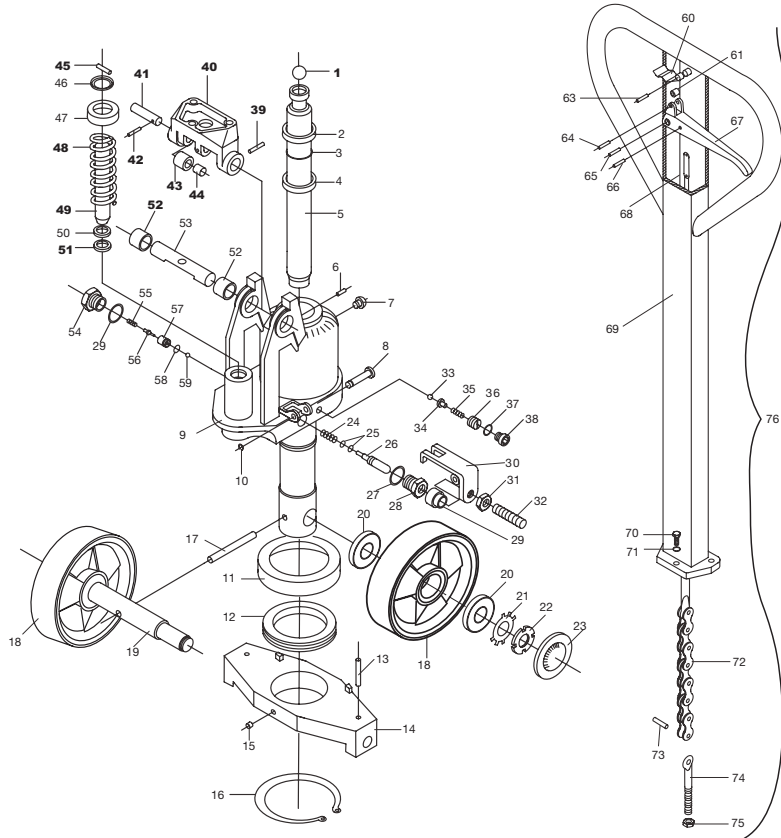

PALLET JACK PARTS

Valu-Jack 6600 Hydraulic Unit

Valu-Jack 6600 Hydraulic Unit

Item#	Part#	Description	Item#	Part#	Description
1	66146	Ball	38	6620	Plug
2 A	66148	Scraper	39	6628	Roll Pin
3 A	66143	O-Ring	40	6627	Handle Bracket
4 A	66144	U-Cup	41	6626	Handle Pin
5	66147	Ram	42	6625	Roll Pin
6	66157	Roll Pin	43	66152	Pressure Roller
7 A	66149	Oil Plug	44	6623	Bushing
8	66145	Shaft	45	669	Roll Pin
9	66156	Pump Body Not Available	46	668	Pin Retainer
10	66114	Retaining Ring	47	667	Spring Cap
11	66121	Bearing Cover	48	66103	Handle Return Spring
12	66122	Thrust Bearing	49	665	Pump Piston
13	66123	Roll Pin	50 A	664	Scraper
14	66118	Traverse	51 A	662	U-Cup
15	66119	Grease Fitting (Threaded)	52	6621	Bushing
16	66120	Snap Ring	53	6622	Shaft
17	66115	Roll Pin	54	66106	Plug
18	66216-HD	Steer Wheel Assembly, Red Ultra Poly On Aluminum Hub W/ Bearings	55	66108	Spring
	66216-ST	Steer Wheel Assembly, Black Poly On Nylon Hub W/ Bearings	56	66109	Valve Cone
	66216-S	Steer Wheel Assembly, Steel W/ Bearings	57	66110	Valve
	GWK-VJ-CK	Complete Wheel Kit, Incl 2 load roller assy, 2 steer wheel assy w/bearings, axles and fasteners	58 A	66111	O-Ring
19	66117	Steer Wheel Axle	59	66112	Valve
20	66128	Bearing	60	66602	Blade Spring
21	66126	Tab Washer	61	66603	Roller
22	66125	Round Nut	63	66604	Roll Pin
23	66124	Hub Cap	64	66605	Roll Pin
24	66129	Spring	65	66606	Roll Pin
25 A	66130	O-Ring	66	66607	Roll Pin
26	66131	Release Pin	67	66608	Control Lever
27 A	66107	O-Ring	68	66609	Pull Rod
28	66136	Release Pin Guide	69	66631	Handle Frame
29 A	66137	Rubber Cushion	70	66632	Bolt
30	66132	Release Lever	71	66633	Lock Washer
31	66134	Lock Nut	72	66612	Chain
32	66133	Adjustment Screw	73	66613	Pin
33	6643	Steel Ball	74	66614	Connecting Screw
34	6644	Ball Base	75	66615	Nut
35	6645	Spring	76	66616	Handle Assembly, Includes Items 60-75
36	6646	Plug	KITS A	66150	Seal Kit
37	6619	O-Ring		66156A	Pump Assembly - New