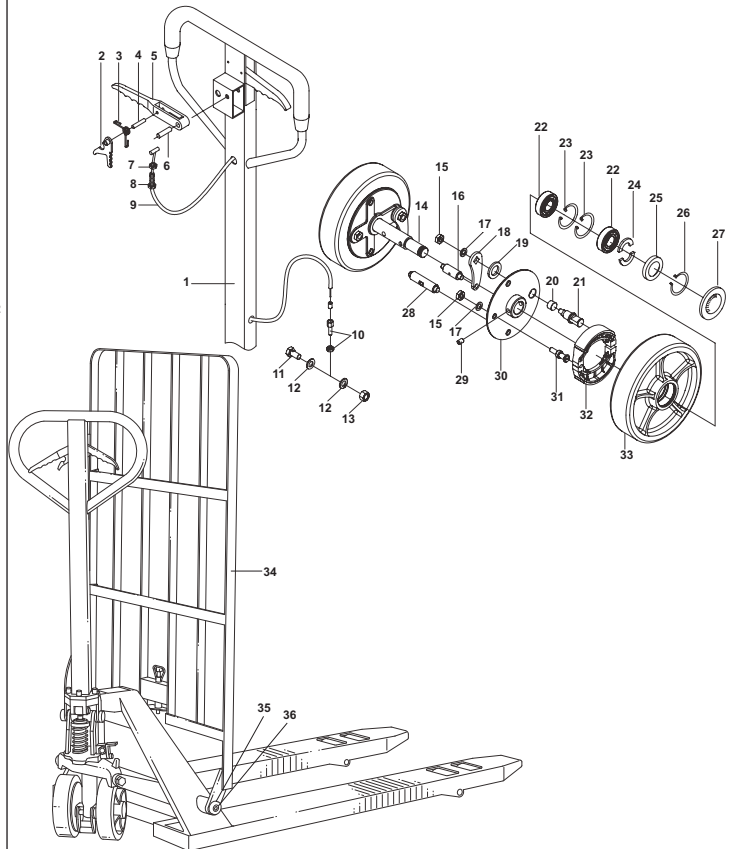

PALLET JACK PARTS

Valu-Jack 6600 Frame

Valu-Jack 6600 Backrest & Brake

Valu-Jack 6600 Frame

Item#	Part#	Description	Item#	Part#	Description
1	66201	Set Screw	17	66204	Roll Pin
2	66207	Pin	18	66202	Grease Fitting (Threaded)
3	66203	Lifting Link	19	66217	Load Wheel Axle
4	66205	Snap Ring	20	66220	Bearing
5	66206	Connecting Link	21	66225-D	Load Roller Assembly, Red Ultra Poly On Aluminum Hub W/ Bearings
6	66210	Pin		66225	Load Roller Assembly, Black Ultra Poly On Steel Hub W/ Bearings
7	66208	Push Rod		66225-N	Load Roller Assembly, Nylon W/ Bearings
8	66211	Lifting Link Shaft		66225-S	Load Roller Assembly, Steel W/ Bearings
9	66204	Roll Pin		GWK-VJ-LW	Load Wheel Kit, Incl. (2) Load Roller Assy W/ Bearings, Axles, and Fasteners
10	66214	Push Rod Axle	22	66219	Washer
11	66213	Roll Pin	23	66241	Bolt
12	66216	Roll Pin	24	66242	Nut
13	66212	Pivot Axle	25	66239	Entry Roller
14	66243	Exit Roller	26	66240	Sleeve
15	66244	Bushing			
16	66215	Load Wheel Bracket			

Valu-Jack 6600 Backrest & Brake

Item#	Part#	Description	Item#	Part#	Description
1	66S9	Brake Handle Frame	20	66S24	Bushing
2	66S1	Locking Lever	21	66S25	Shaft
3	66S2	Spring	22	66S29	Bearing
4	66S3	Spring Pin	23	66S30	Snap Ring
5	66S4	Brake Lever	24	66S31	Split Ring
6	66S5	Spring Pin	25	66S32	Washer
7	66S6	Nut	26	66S33	Snap Ring
8	66S7	Bolt	27	66S34	Dust Cover
9	66S8	Brake Cable (Includes Items 7-15)	28	66S13	Shaft
10	66S21	Tube	29	66S15	Set Screw
11	66S10	Bolt	30	66S17	Brake Plate
12	66S11	Washer	31	66S18	Stud
13	66S12	Nut	32	66S19	Brake Shoe
14	66S26	Shaft	33	66S20	Wheel
15	66S14	Nut	34	66S38	Backrest
16	66S27	Shaft	35	66S36	Bushing
17	66S16	Washer	36	66S37	Bolt
18	66S28	Lever Plate			
19	66S35	Washer			